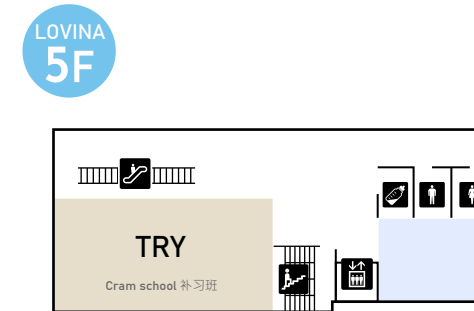

# Floor Map

OPEN 10:00 ~ CLOSE 20:00

- Restaurant / Cafe
- Food
- Souvenir
- Household goods
- Fashion
- Service

-  Men's Restroom
-  Women's Restroom
-  Accessible Restroom
-  Ostomate
-  Nursing Room
-  Locker
-  Parking Lot
-  Parking-Service
-  AED
-  Elevator
-  Escalator
-  Stairs
-  Payphone
-  ATM
-  Smoking room
-  Stroller Rental Service
-  Wheelchair Rental Service

Nagao CIEL  
Ramen 拉面 美发厅

Sidewalk/Bus terminal 人行道/公交车站

Sidewalk/Bus terminal 人行道/公交车站