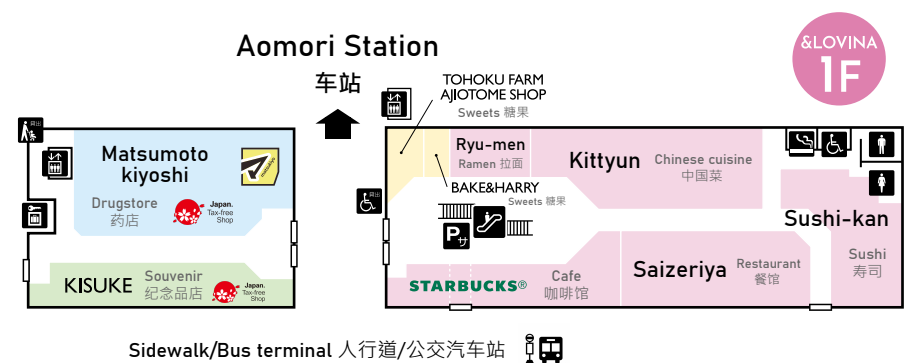

# Floor Map

OPEN 10:00 ~ CLOSE 20:00

- Restaurant / Cafe
- Food
- Souvenir
- Household goods
- Fashion
- Service

-  Men's Restroom
-  Women's Restroom
-  Accessible Restroom
-  Ostomate
-  Nursing Room
-  Locker
-  Parking Lot
-  Parking-Service
-  AED
-  Elevator
-  Escalator
-  Stairs
-  Payphone
-  ATM
-  Smoking room
-  Stroller Rental Service
-  Wheelchair Rental Service

Nagao CIEL  
Ramen 拉面 美发厅

Sidewalk/Bus terminal 人行道/公交车站

Sidewalk/Bus terminal 人行道/公交车站