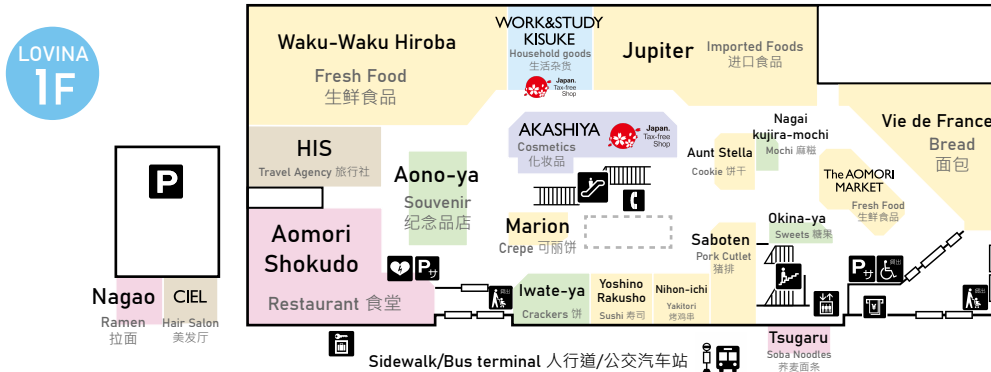

# Floor Map

OPEN 10:00 ~ CLOSE 20:00

- Restaurant / Cafe
- Food
- Souvenir
- Household goods
- Fashion
- Service

-  Men's Restroom
-  Women's Restroom
-  Accessible Restroom
-  Ostomate
-  Nursing Room
-  Locker
-  Parking Lot
-  Parking-Service
-  AED
-  Elevator
-  Escalator
-  Stairs
-  Payphone
-  ATM
-  Smoking room
-  Stroller Rental Service
-  Wheelchair Rental Service

Nagao CIEL  
Ramen 拉面 美发厅

Sidewalk/Bus terminal 人行道/公交车站

Sidewalk/Bus terminal 人行道/公交车站