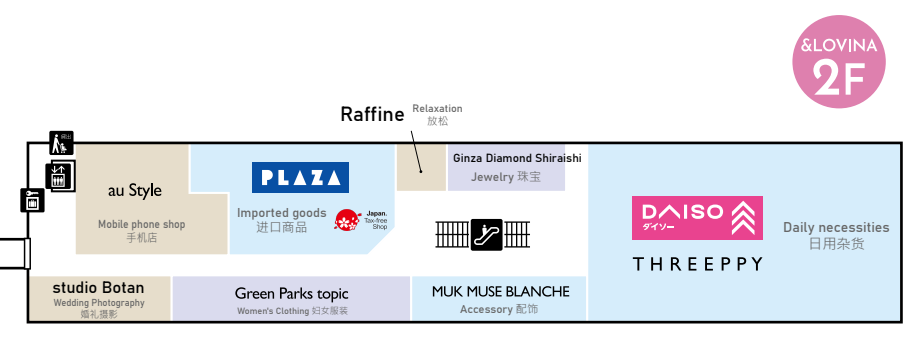

# Floor Map

OPEN 10:00 ~ CLOSE 20:00

- Restaurant / Cafe
- Food
- Souvenir
- Household goods
- Fashion
- Service

-  Men's Restroom
-  Women's Restroom
-  Accessible Restroom
-  Ostomate
-  Nursing Room
-  Locker
-  Parking Lot
-  Parking-Service
-  AED
-  Elevator
-  Escalator
-  Stairs
-  Payphone
-  ATM
-  Smoking room
-  Stroller Rental Service
-  Wheelchair Rental Service

Nagao CIEL  
Ramen 拉面 美发厅

Sidewalk/Bus terminal 人行道/公交车站

Sidewalk/Bus terminal 人行道/公交车站