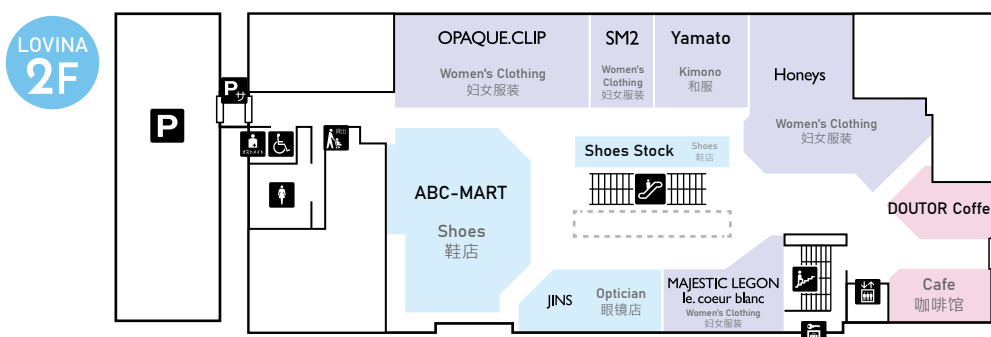

# Floor Map

OPEN 10:00 ~ CLOSE 20:00

- Restaurant / Cafe
- Food
- Souvenir
- Household goods
- Fashion
- Service

-  Men's Restroom
-  Women's Restroom
-  Accessible Restroom
-  Ostomate
-  Nursing Room
-  Locker
-  Parking Lot
-  Parking-Service
-  AED
-  Elevator
-  Escalator
-  Stairs
-  Payphone
-  ATM
-  Smoking room
-  Stroller Rental Service
-  Wheelchair Rental Service

Nagao CIEL  
Ramen 拉面 美发厅

Sidewalk/Bus terminal 人行道/公交车站

Sidewalk/Bus terminal 人行道/公交车站