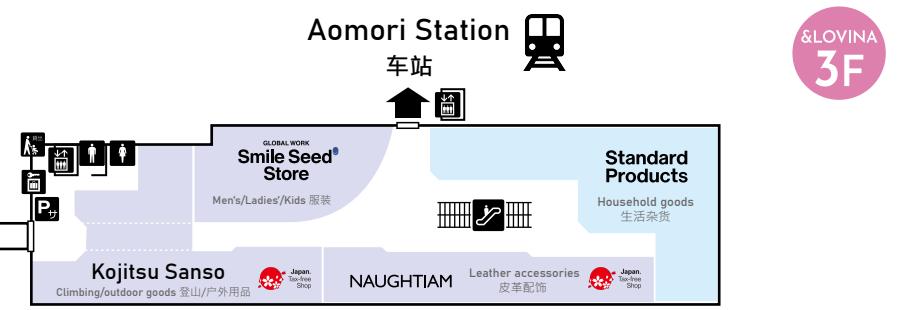

# Floor Map

OPEN 10:00 ~ CLOSE 20:00

- Restaurant / Cafe
- Food
- Souvenir
- Household goods
- Fashion
- Service

-  Men's Restroom
-  Women's Restroom
-  Accessible Restroom
-  Ostomate
-  Nursing Room
-  Locker
-  Parking Lot
-  Parking-Service
-  AED
-  Elevator
-  Escalator
-  Stairs
-  Payphone
-  ATM
-  Smoking room
-  Stroller Rental Service
-  Wheelchair Rental Service

Nagao CIEL  
Ramen 拉面 美发厅

Sidewalk/Bus terminal 人行道/公交车站

Sidewalk/Bus terminal 人行道/公交车站