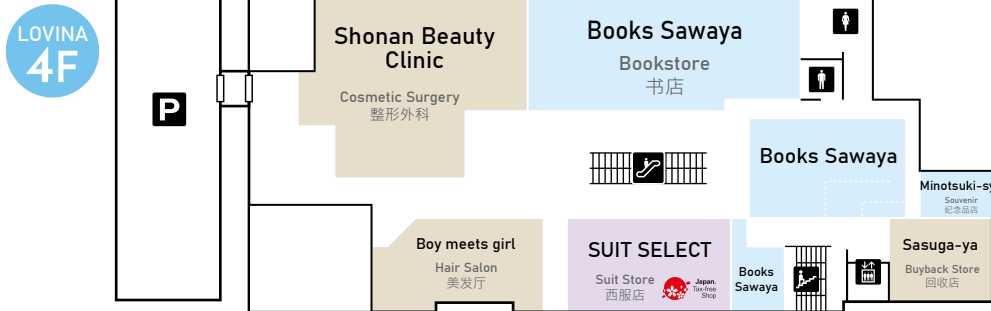

# Floor Map

OPEN 10:00 ~ CLOSE 20:00

- Restaurant / Cafe
- Food
- Souvenir
- Household goods
- Fashion
- Service

-  Men's Restroom
-  Women's Restroom
-  Accessible Restroom
-  Ostomate
-  Nursing Room
-  Locker
-  Parking Lot
-  Parking-Service
-  AED
-  Elevator
-  Escalator
-  Stairs
-  Payphone
-  ATM
-  Smoking room
-  Stroller Rental Service
-  Wheelchair Rental Service

Nagao CIEL  
Ramen 拉面 美发厅

Sidewalk/Bus terminal 人行道/公交车站

Sidewalk/Bus terminal 人行道/公交车站