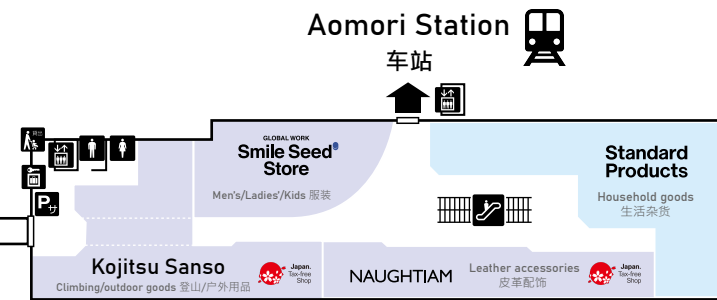

Floor Map

OPEN 10:00 ~ CLOSE 20:00

- Restaurant / Cafe
- Food
- Souvenir
- Household goods
- Fashion
- Service

-  Men's Restroom
-  Women's Restroom
-  Accessible Restroom
-  Ostomate
-  Nursing Room
-  Locker
-  Parking Lot
-  Parking-Service
-  AED
-  Elevator
-  Escalator
-  Stairs
-  Payphone
-  ATM
-  Smoking room
-  Stroller Rental Service
-  Wheelchair Rental Service

LOVINA
4F

LOVINA
5F

LOVINA
3F

&LOVINA
3F

LOVINA
2F

&LOVINA
2F

LOVINA
1F

Aomori Station
车站

&LOVINA
1F

Sidewalk/Bus terminal 人行道/公交车站

Sidewalk/Bus terminal 人行道/公交车站