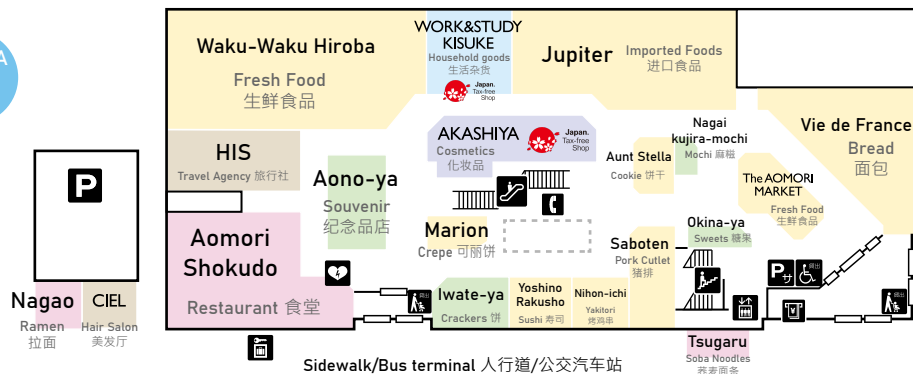

Floor Map

OPEN 10:00 ~ CLOSE 20:00

- Restaurant / Cafe
- Food
- Souvenir
- Household goods
- Fashion
- Service

-  Men's Restroom
-  Women's Restroom
-  Accessible Restroom
-  Ostomate
-  Nursing Room
-  Locker
-  Parking Lot
-  Parking-Service
-  AED
-  Elevator
-  Escalator
-  Stairs
-  Payphone
-  ATM
-  Smoking room
-  Stroller Rental Service
-  Wheelchair Rental Service

LOVINA
4F

LOVINA
5F

LOVINA
3F

&LOVINA
3F

LOVINA
2F

&LOVINA
2F

LOVINA
1F

Aomori Station
车站

&LOVINA
1F

Sidewalk/Bus terminal 人行道/公交车站

Sidewalk/Bus terminal 人行道/公交车站