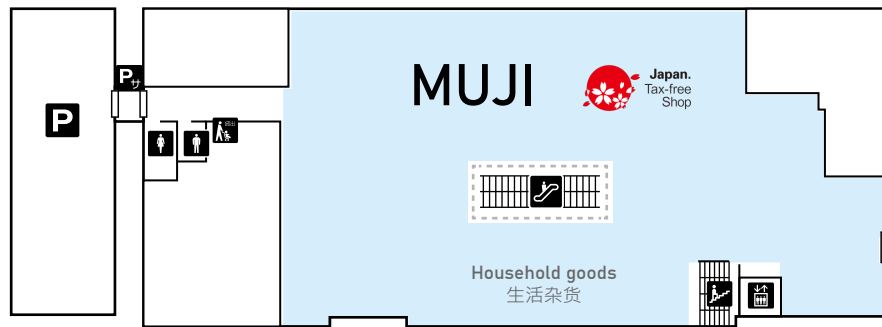

Floor Map

OPEN 10:00 ~ CLOSE 20:00

- Restaurant / Cafe
- Food
- Souvenir
- Household goods
- Fashion
- Service

-  Men's Restroom
-  Women's Restroom
-  Accessible Restroom
-  Ostomate
-  Nursing Room
-  Locker
-  Parking Lot
-  Parking-Service
-  AED
-  Elevator
-  Escalator
-  Stairs
-  Payphone
-  ATM
-  Smoking room
-  Stroller Rental Service
-  Wheelchair Rental Service

LOVINA
4F

LOVINA
5F

LOVINA
3F

&LOVINA
3F

LOVINA
2F

&LOVINA
2F

LOVINA
1F

Aomori Station
车站

&LOVINA
1F

Sidewalk/Bus terminal 人行道/公交车站

Sidewalk/Bus terminal 人行道/公交车站