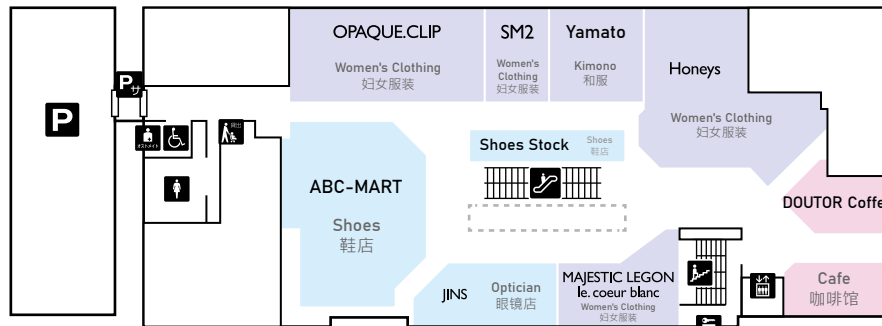

Floor Map

OPEN 10:00 ~ CLOSE 20:00

- Restaurant / Cafe
- Food
- Souvenir
- Household goods
- Fashion
- Service

-  Men's Restroom
-  Women's Restroom
-  Accessible Restroom
-  Ostomate
-  Nursing Room
-  Locker
-  Parking Lot
-  Parking-Service
-  AED
-  Elevator
-  Escalator
-  Stairs
-  Payphone
-  ATM
-  Smoking room
-  Stroller Rental Service
-  Wheelchair Rental Service

LOVINA
4F

LOVINA
5F

LOVINA
3F

&LOVINA
3F

LOVINA
2F

&LOVINA
2F

LOVINA
1F

Aomori Station
车站

&LOVINA
1F

Sidewalk/Bus terminal 人行道/公交车站

Sidewalk/Bus terminal 人行道/公交车站