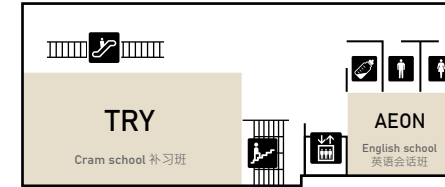

Floor Map

OPEN 10:00 ~ CLOSE 20:00

- Restaurant / Cafe
- Food
- Souvenir
- Household goods
- Fashion
- Service

- Men's Restroom
- Women's Restroom
- Accessible Restroom
- Ostomate
- Nursing Room
- Locker
- Parking Lot
- Parking-Service
- AED
- Elevator
- Escalator
- Stairs
- Payphone
- ATM
- Smoking room
- Stroller Rental Service
- Wheelchair Rental Service

LOVINA
4F

LOVINA
5F

LOVINA
3F

&LOVINA
3F

LOVINA
2F

&LOVINA
2F

LOVINA
1F

Aomori Station
车站

&LOVINA
1F

Sidewalk/Bus terminal 人行道/公交车站

Sidewalk/Bus terminal 人行道/公交车站