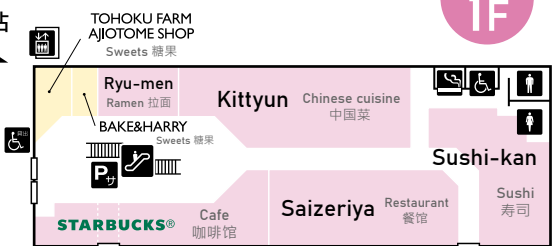

Floor Map

OPEN 10:00 ~ CLOSE 20:00

- Restaurant / Cafe
- Food
- Souvenir
- Household goods
- Fashion
- Service

-  Men's Restroom
-  Women's Restroom
-  Accessible Restroom
-  Ostomate
-  Nursing Room
-  Locker
-  Parking Lot
-  Parking-Service
-  AED
-  Elevator
-  Escalator
-  Stairs
-  Payphone
-  ATM
-  Smoking room
-  Stroller Rental Service
-  Wheelchair Rental Service

LOVINA
4F

LOVINA
5F

LOVINA
3F

&LOVINA
3F

LOVINA
2F

&LOVINA
2F

LOVINA
1F

Aomori Station
车站

&LOVINA
1F

Sidewalk/Bus terminal 人行道/公交车站

Sidewalk/Bus terminal 人行道/公交车站