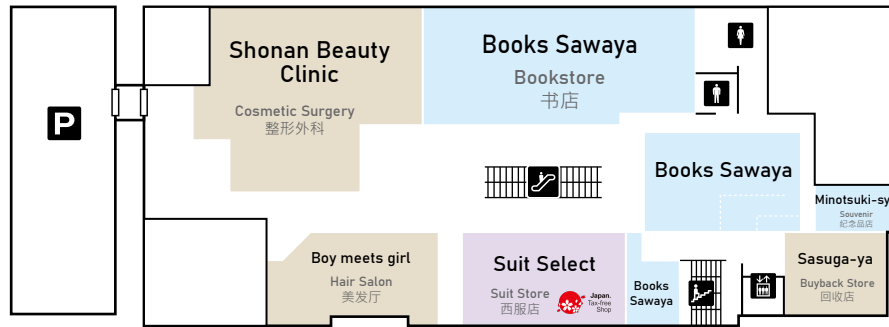

Floor Map

OPEN 10:00 ~ CLOSE 20:00

- Restaurant / Cafe
- Food
- Souvenir
- Household goods
- Fashion
- Service

-  Men's Restroom
-  Women's Restroom
-  Accessible Restroom
-  Ostomate
-  Nursing Room
-  Locker
-  Parking Lot
-  Parking-Service
-  AED
-  Elevator
-  Escalator
-  Stairs
-  Payphone
-  ATM
-  Smoking room
-  Stroller Rental Service
-  Wheelchair Rental Service

LOVINA
4F

LOVINA
5F

LOVINA
3F

&LOVINA
3F

LOVINA
2F

&LOVINA
2F

LOVINA
1F

Aomori Station
车站

&LOVINA
1F

Sidewalk/Bus terminal 人行道/公交车站

Sidewalk/Bus terminal 人行道/公交车站